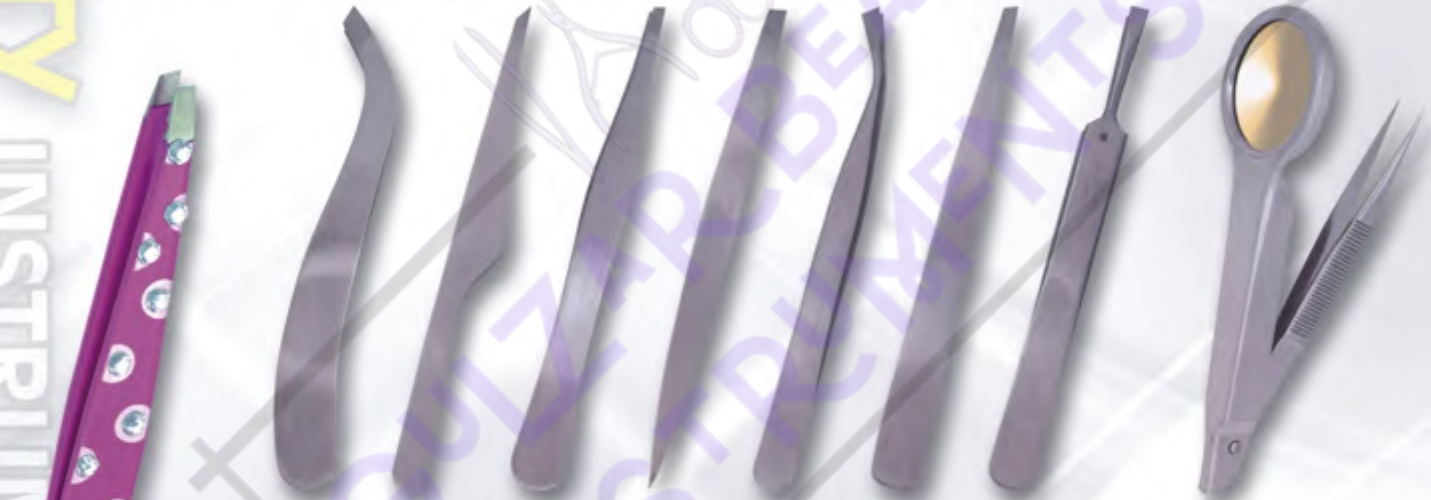

TW-0012 TW-0013 TW-0014 TW-0015 TW-0016 TW-0017 TW-0018 TW-0019